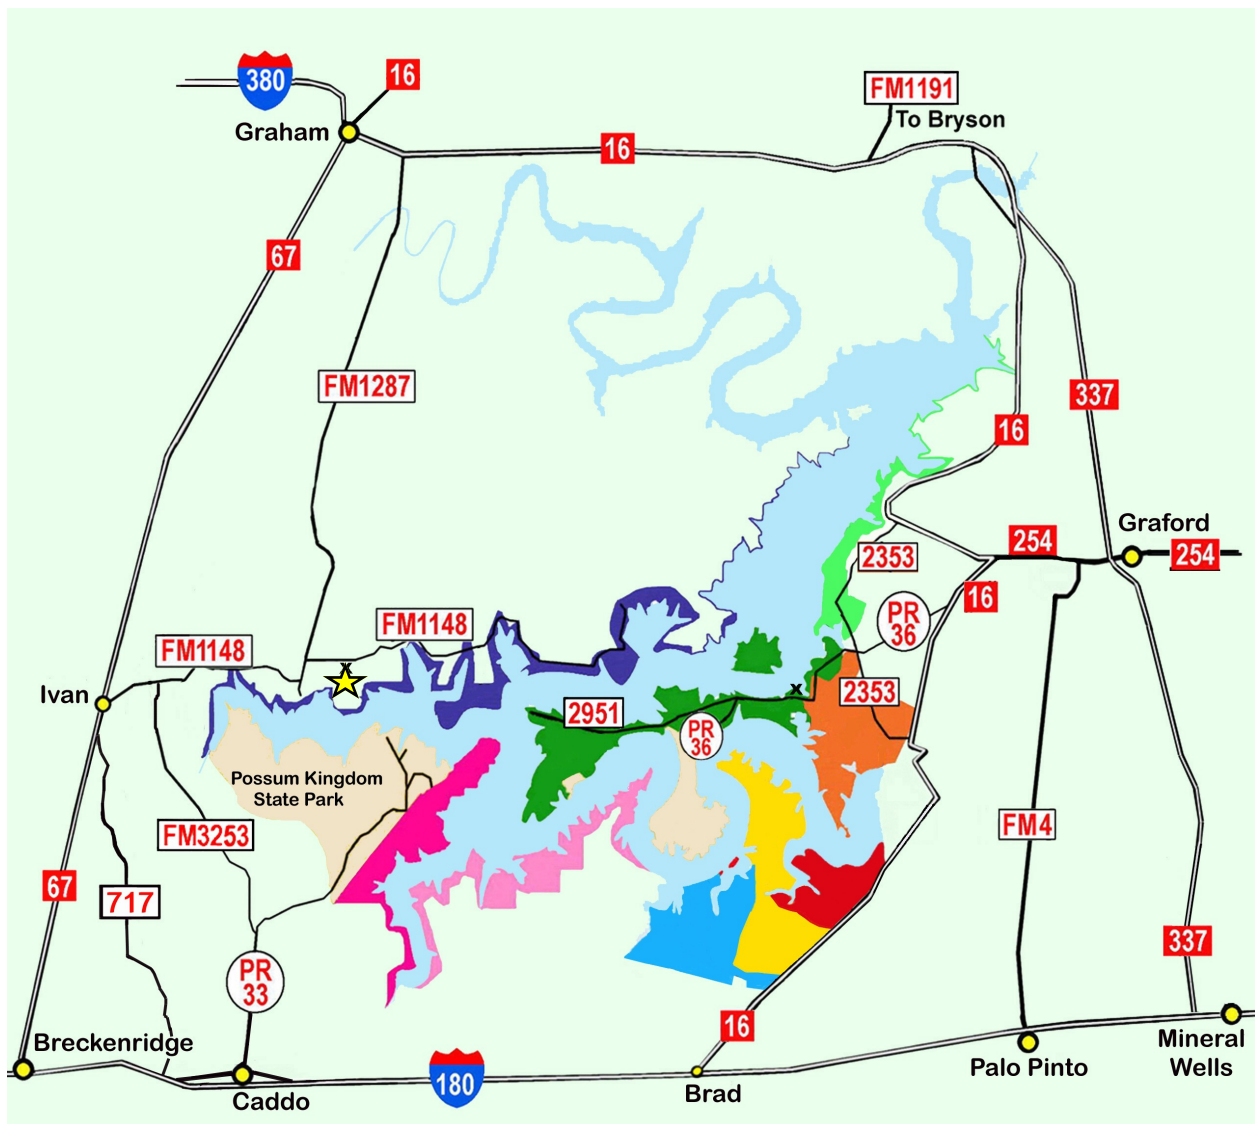

WELCOME CENTER West Lake

20115 Fm 1148 (See Map Below)

Open 9-5 Monday Thru Saturday and 10-5 Sunday

Appointments Recommended

940.549.LAKE (5253) or 1.800.549.LAKE

West Lake Areas

- West Side
- Caddo
- Hog Bend
(Boat Access Only)

From Wichita Falls - Approx. 80 miles:

Take 281 South. Exit Hwy. 16 South to Graham.

Travel through Graham and continue South through town.

South of Graham hang a Right at the "Y" onto Bunger Highway

Travel South on FM 1287 (Bunger Highway) 15 min.

Turn left on FM 1148 (Never make a hard right!)

★ **West Welcome Center on Right - 1/2 mile**

East Lake Areas

South Lake Areas

- | | | |
|--|---|---|
| North End | Peninsula | The Ranch |
| The Cliffs | Gaines Bend | Sportsman's World |