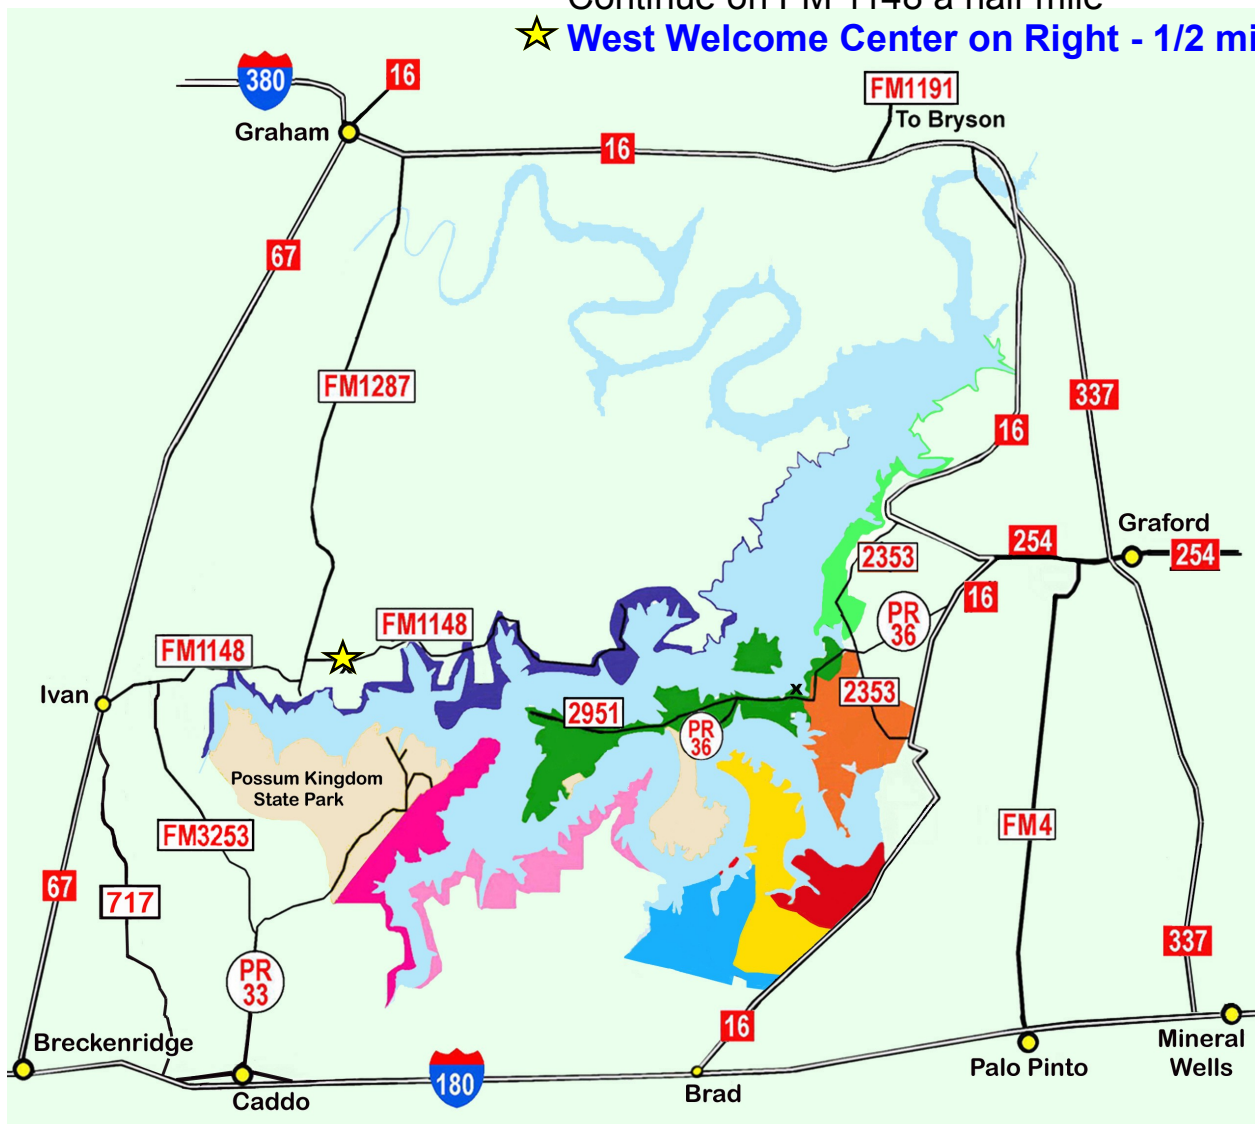

WELCOME CENTER West Lake

20115 Fm 1148 (See Map Below)

Open 9-5 Monday Thru Saturday and 10-5 Sunday

Appointments Recommended

940.549.LAKE (5253) or 1.800.549.LAKE

West Lake Areas

- West Side
- Caddo
- Hog Bend
(Boat Access Only)

From Abilene - Approx 80 miles:

Take Hwy 351 Northeast to US 180 - Turn Right
Travel East on US 180 through Albany and
Breckenridge.

Turn North on Hwy 67 to Ivan.

At Ivan turn Right on FM 1148

Travel 9.6 miles on FM 1148

Turn right at junction of FM 1148 and FM 1287

Continue on FM 1148 a half mile

★ West Welcome Center on Right - 1/2 mile

East Lake Areas

South Lake Areas

- North End
- Peninsula
- The Ranch
- The Cliffs
- Gaines Bend
- Sportsman's World